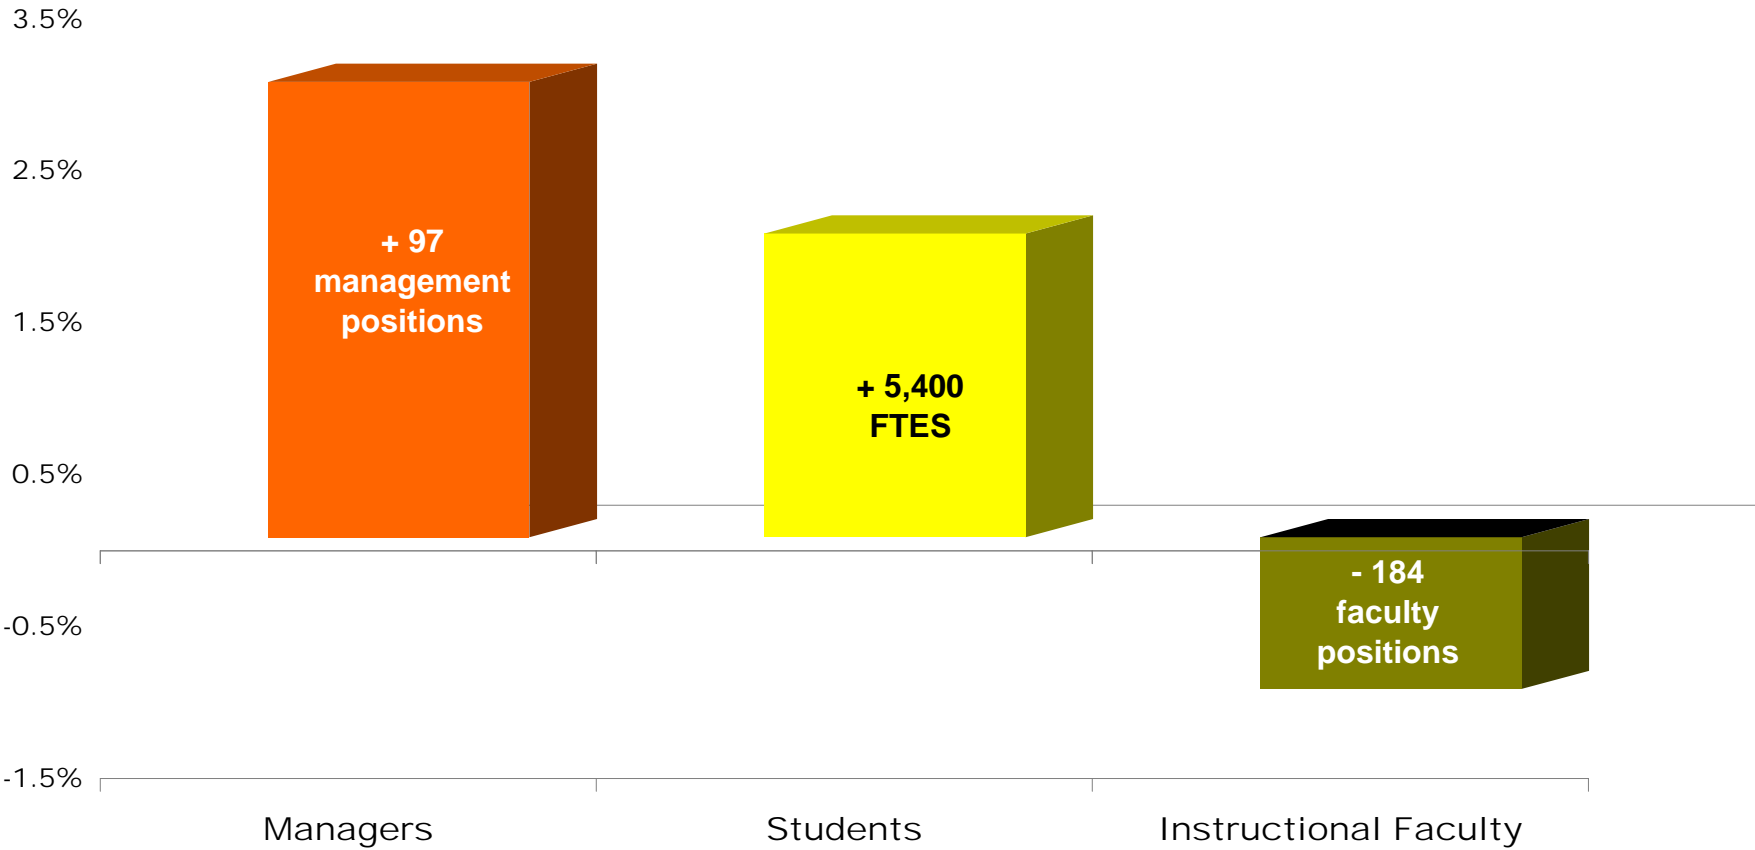

Managers and Supervisors Employed in the CSU System: 1993 to 2008

source: CSU MPP database

Net Change in Numbers of Full-Time Equivalent Manager,
Students, and Faculty in the CSU System:
Fall 2007 to Fall 2008

source: CSU PIMS database, CSU In Brief Enrollment Report, CSU MPP database

Increase in Number of Full-Time Equivalent Faculty, Management, and Students 2000-2008