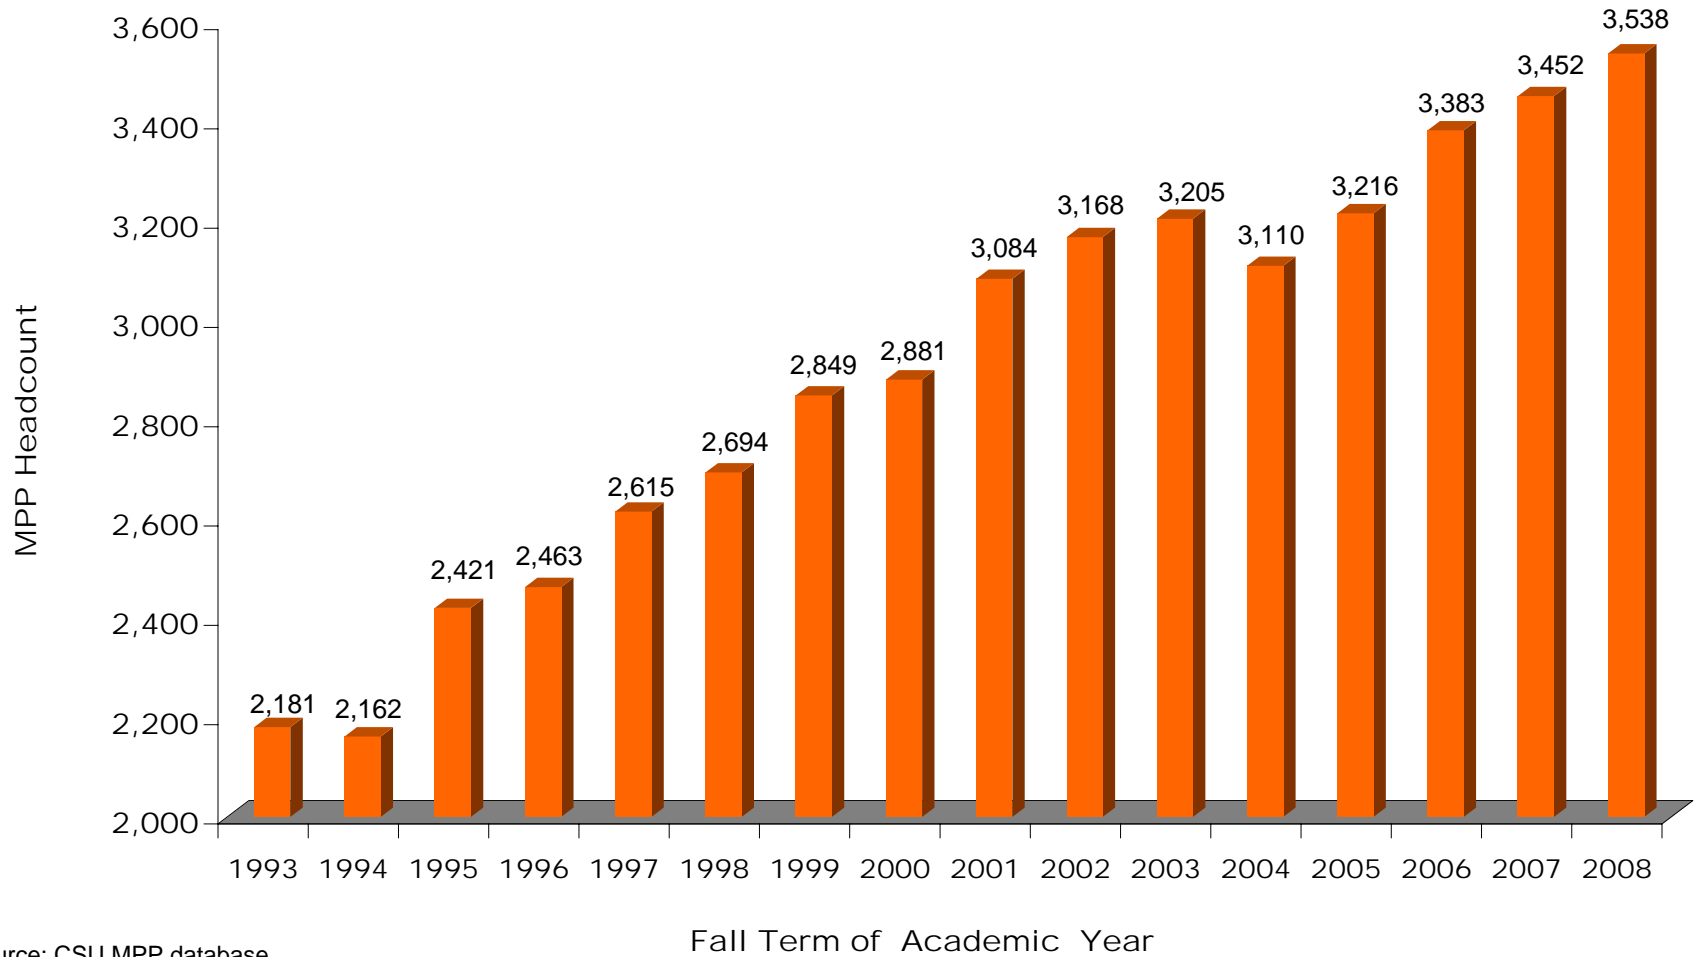

Managers and Supervisors Employed in the CSU System: 1993 to 2008

source: CSU MPP database

Net Change in Numbers of Full-Time Equivalent Manager,
Students, and Faculty in the CSU System:
Fall 2007 to Fall 2008

source: CSU PIMS database, CSU In Brief Enrollment Report, CSU MPP database

Increase in Number of Full-Time Equivalent Faculty, Management, and Students 2000-2008