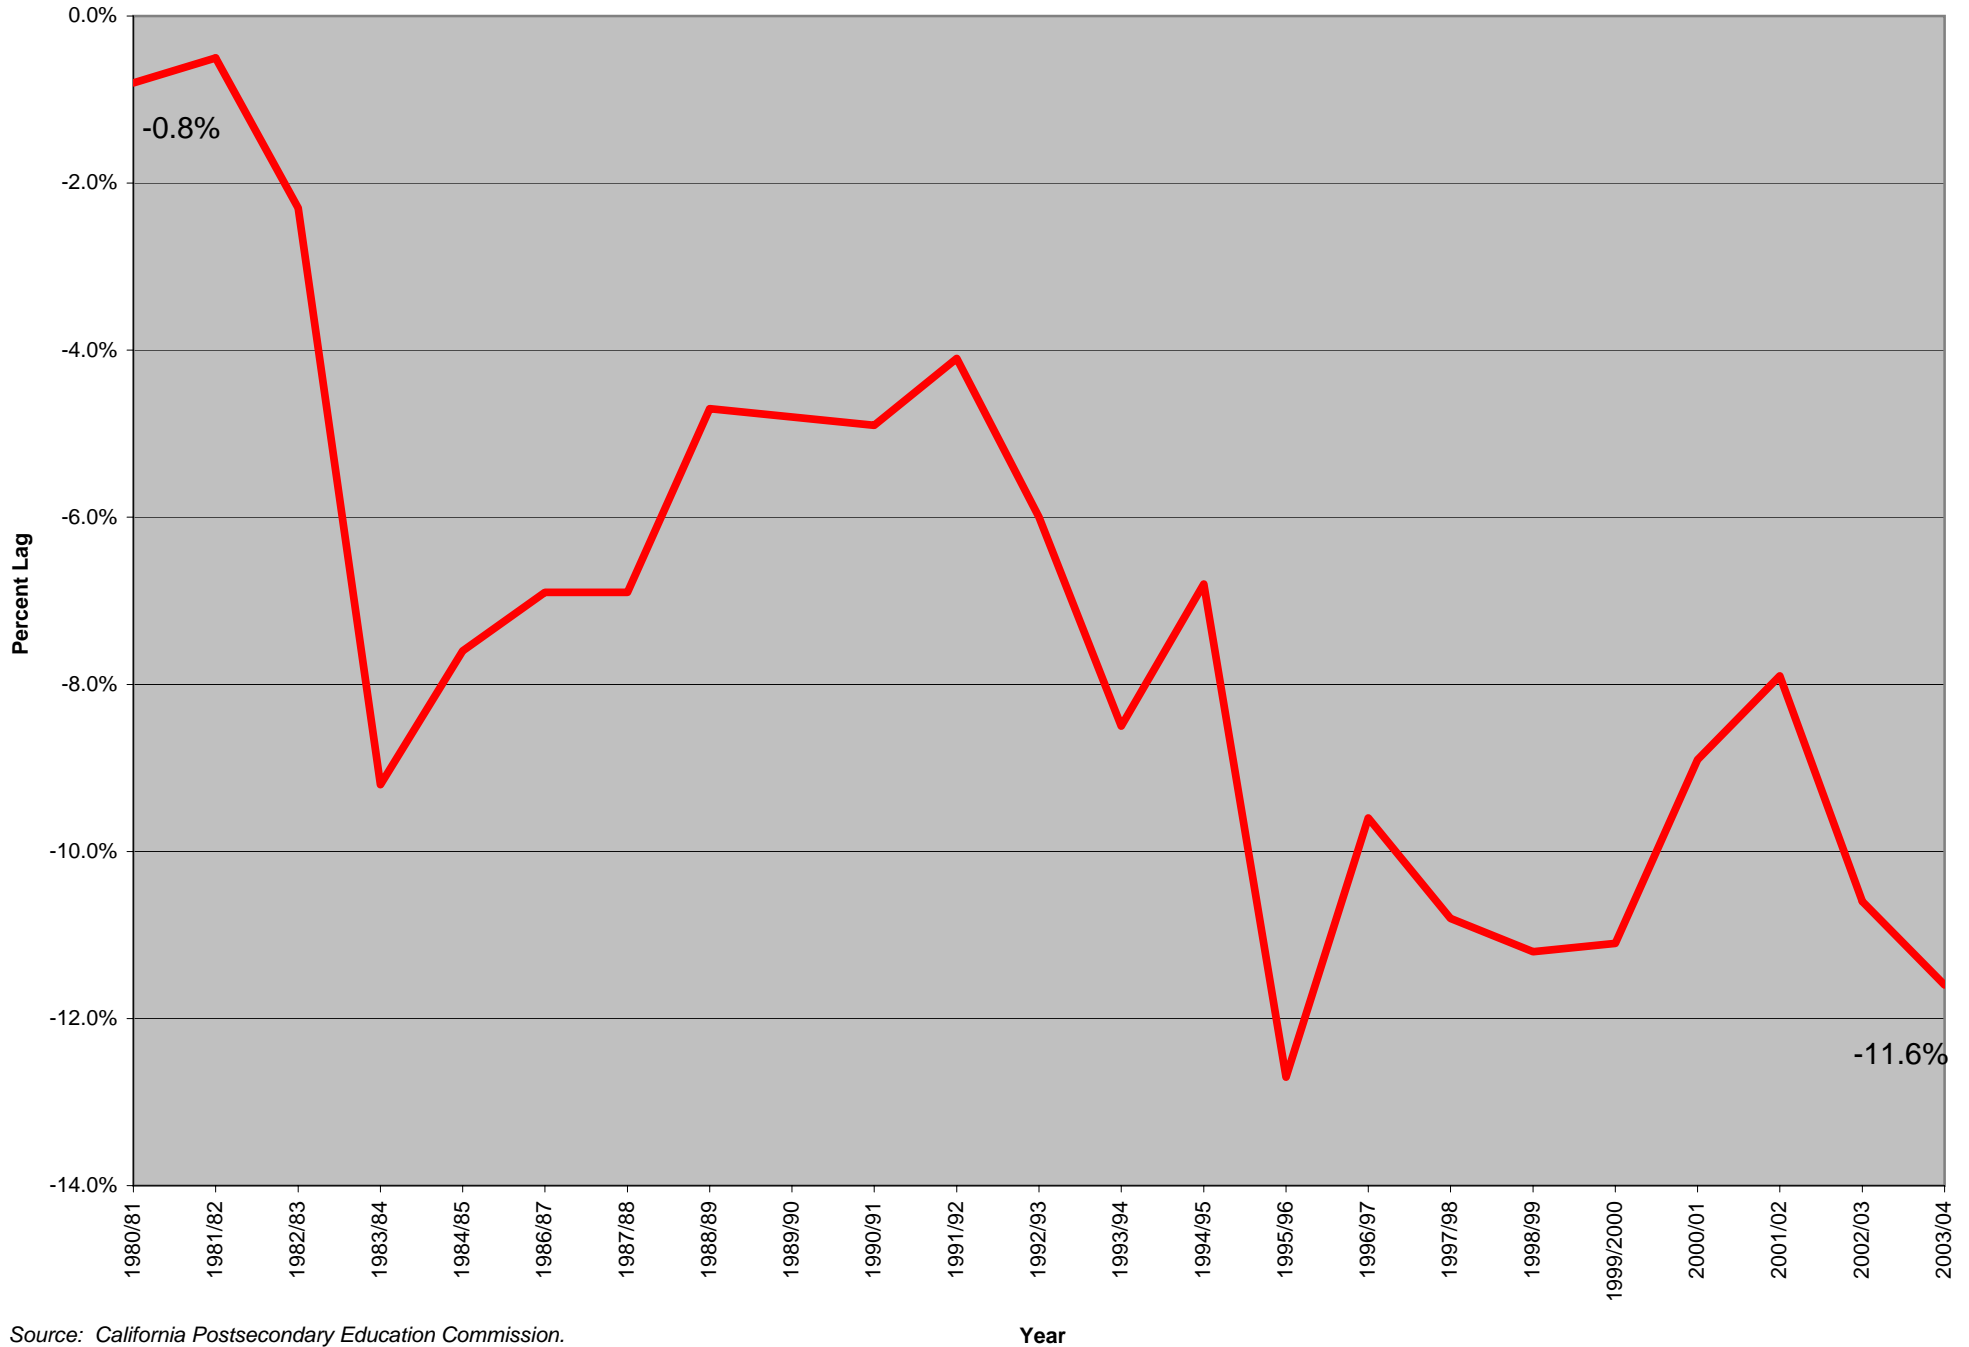

The Growing CPEC Faculty Salary Gap

CSU Faculty Salaries Must Increase by 11.6% in 2003/04 to Achieve Parity With Faculty at Comparable Institutions

Source: California Postsecondary Education Commission.