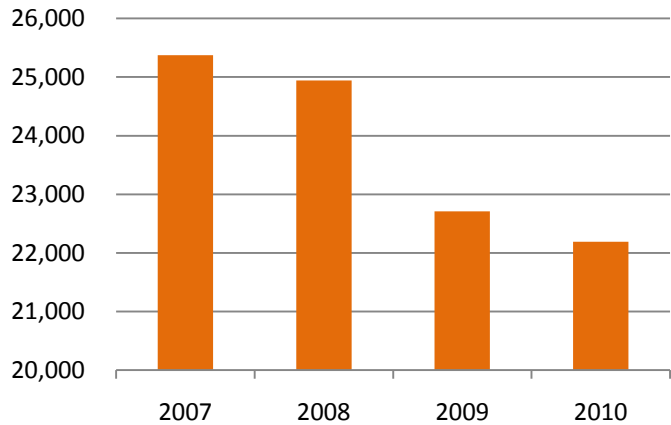

Total Number of Faculty, All Ranks