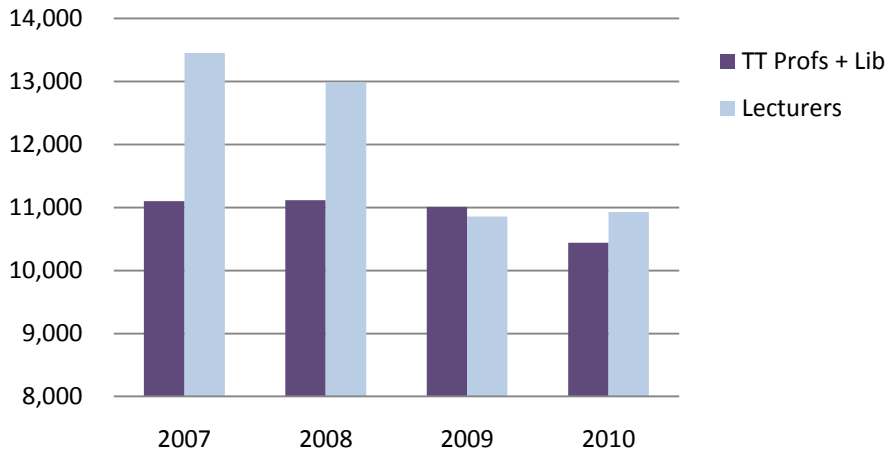

Change in Numbers of CSU Faculty - All Ranks [Headcount]

	November 2007	2008	2009	2010
Tenure Line Profs* & Librarians	11,102	11,116	11,008	10,439
Lecturers, Full & Part-Time	13,456	12,988	10,855	10,927
Counselors	164	170	177	166
Coaches	650	668	667	658
All Faculty	25,372	24,942	22,707	22,190

*includes FERP faculty if teaching during fall term

Change in Numbers of CSU Faculty - All Ranks [FTE]

	November 2007	2008	2009	2010
Tenure Line Profs* & Librarians	10,741	10,780	10,702	10,138
Lecturers, Full & Part-Time	6,601	6,374	5,331	5,422
Counselors	148	151	159	147
Coaches	502	528	539	538
All Faculty	17,992	17,833	16,732	16,246

Number of Instructional Faculty, by Tenure Status