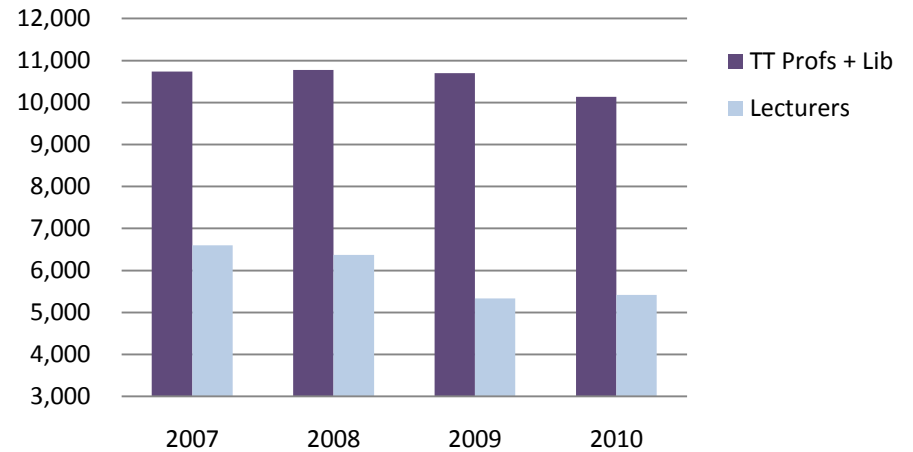

*includes FERP faculty if teaching during fall term

Change in Numbers of CSU Faculty - All Ranks [FTE]

	November 2007	2008	2009	2010
Tenure Line Profs* & Librarians	10,741	10,780	10,702	10,138
Lecturers, Full & Part-Time	6,601	6,374	5,331	5,422
Counselors	148	151	159	147
Coaches	502	528	539	538
All Faculty	17,992	17,833	16,732	16,246

Number of Instructional Faculty, by Tenure Status

Number of Instructional Faculty, by Tenure Status

Total Number of Faculty, All Ranks

Total Number of Faculty, All Ranks