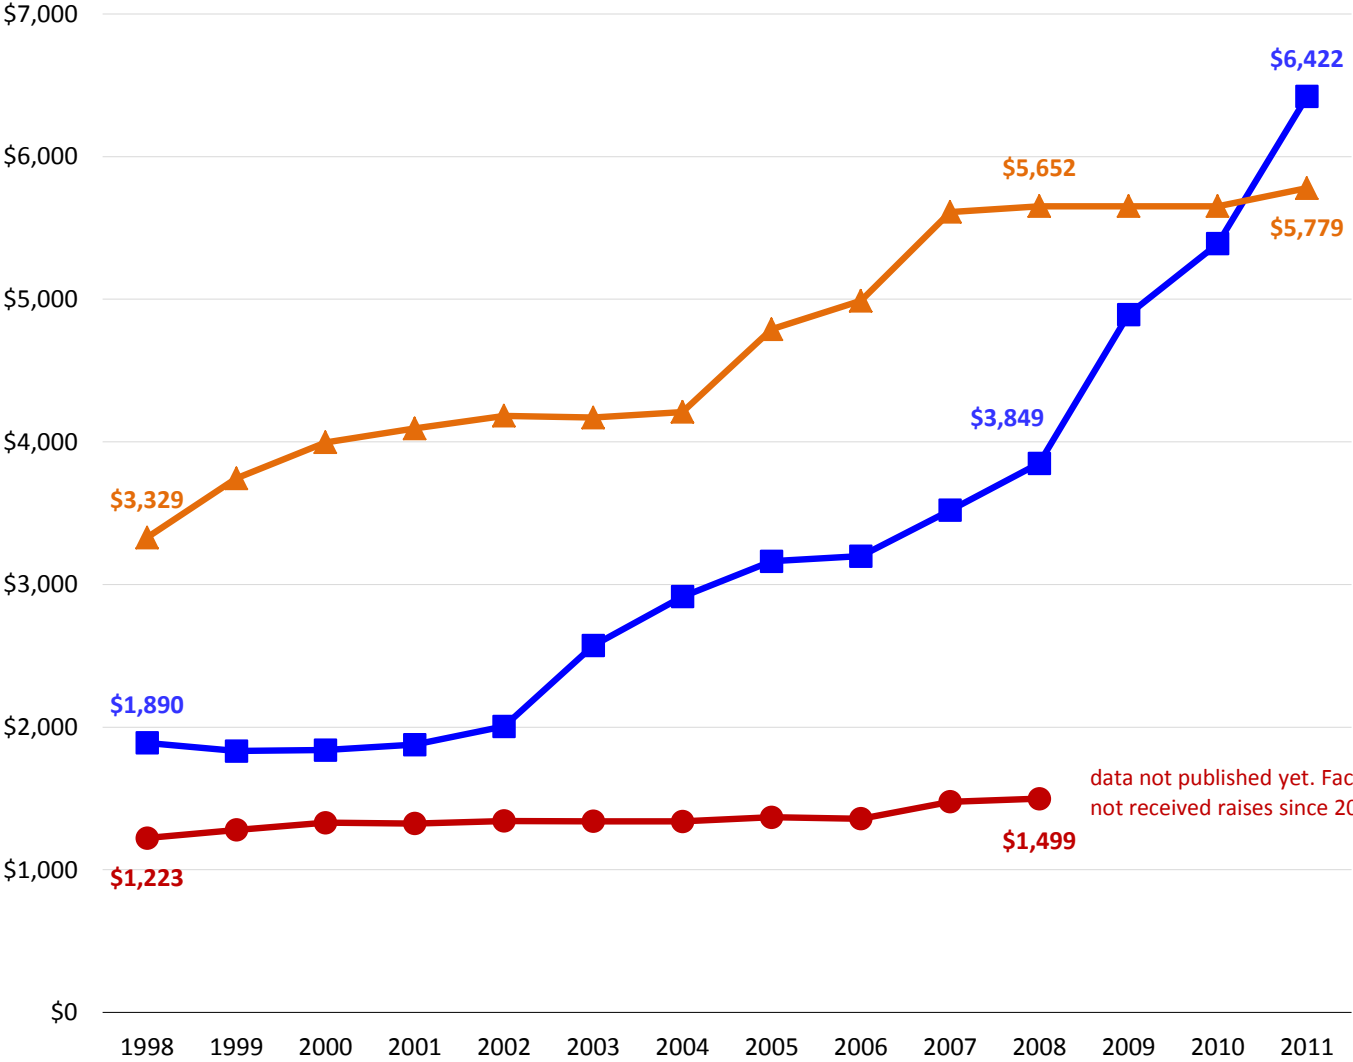

CSU Student Fees vs. Salary for CSU Executives and Faculty Since 1998

- Total Student Fees (Average, all campuses)
- ▲ Average Salary, CSU Presidents (weekly)
- Average Salary, Full-Time Faculty (weekly)