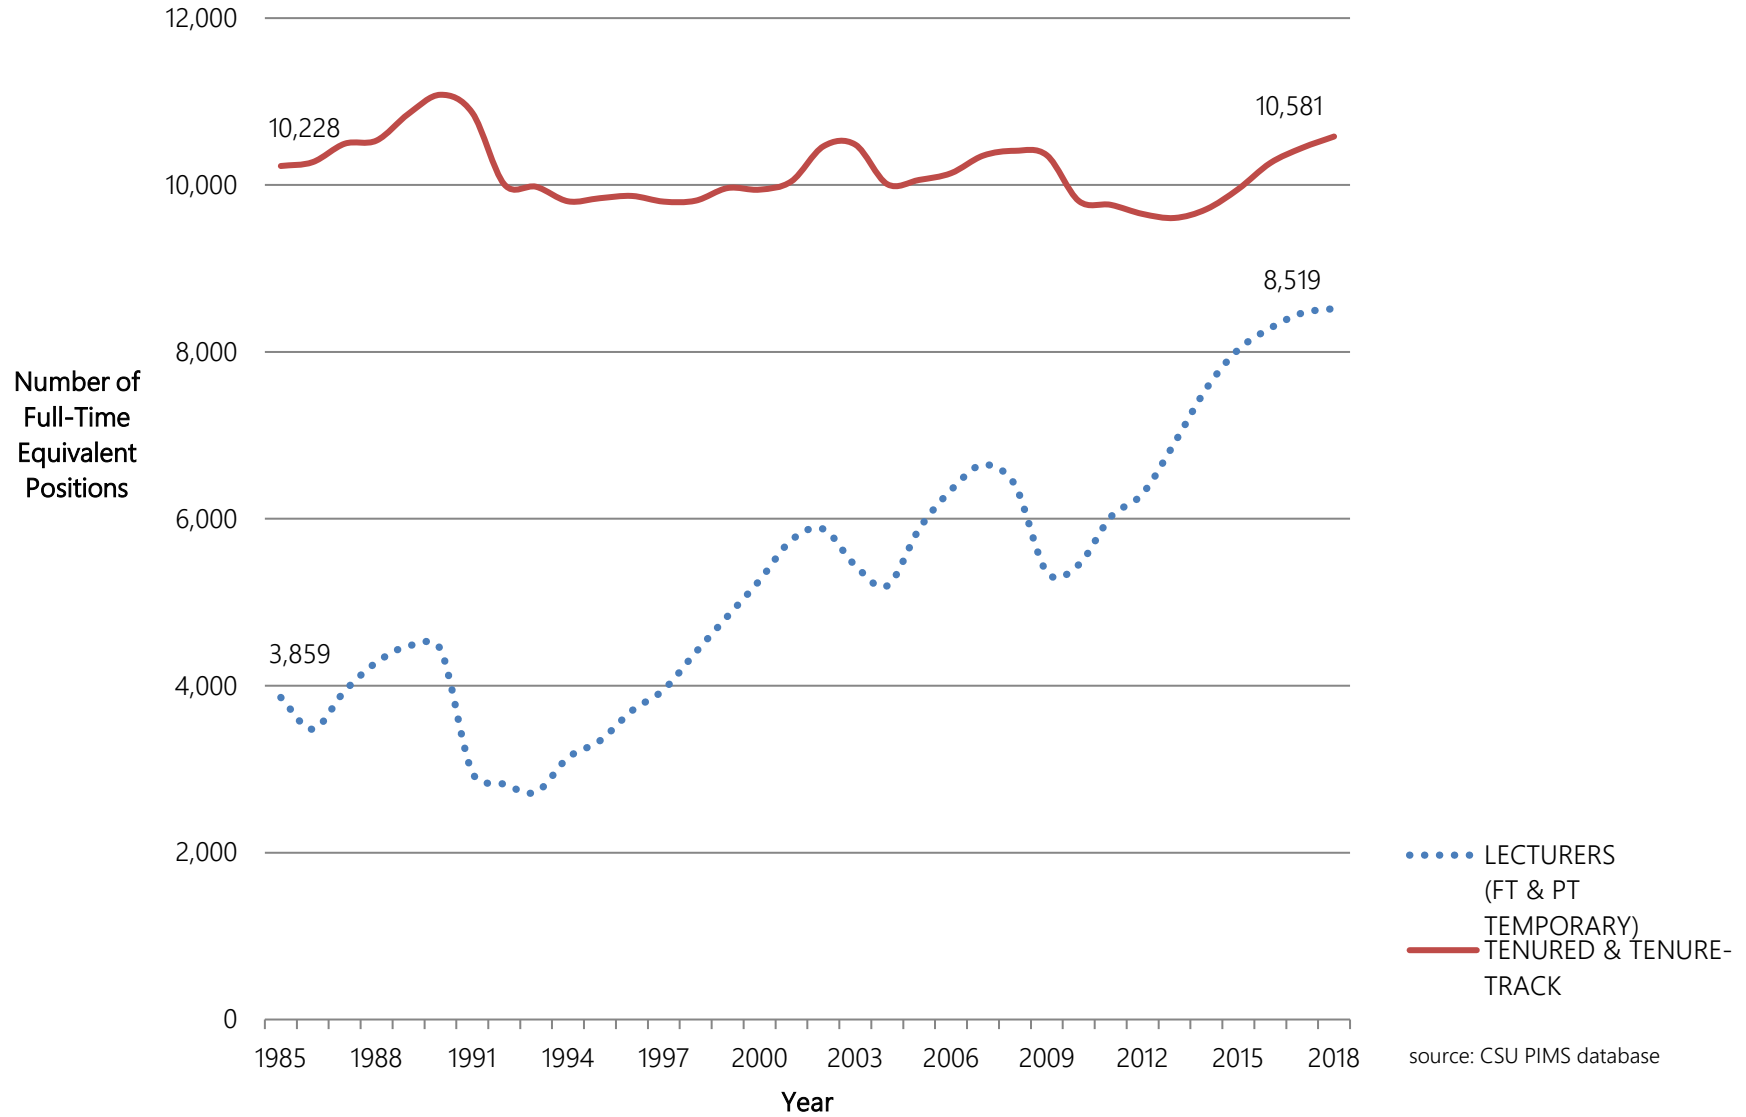

# CSU Instructional Faculty [FTEF], by Tenure Status: 1985 to 2018 (Fall Term)

source: CSU PIMS database

# CSU Instructional Faculty [Headcount], by Tenure Status: 1985 to 2018 (Fall Term)

source: CSU PIMS database