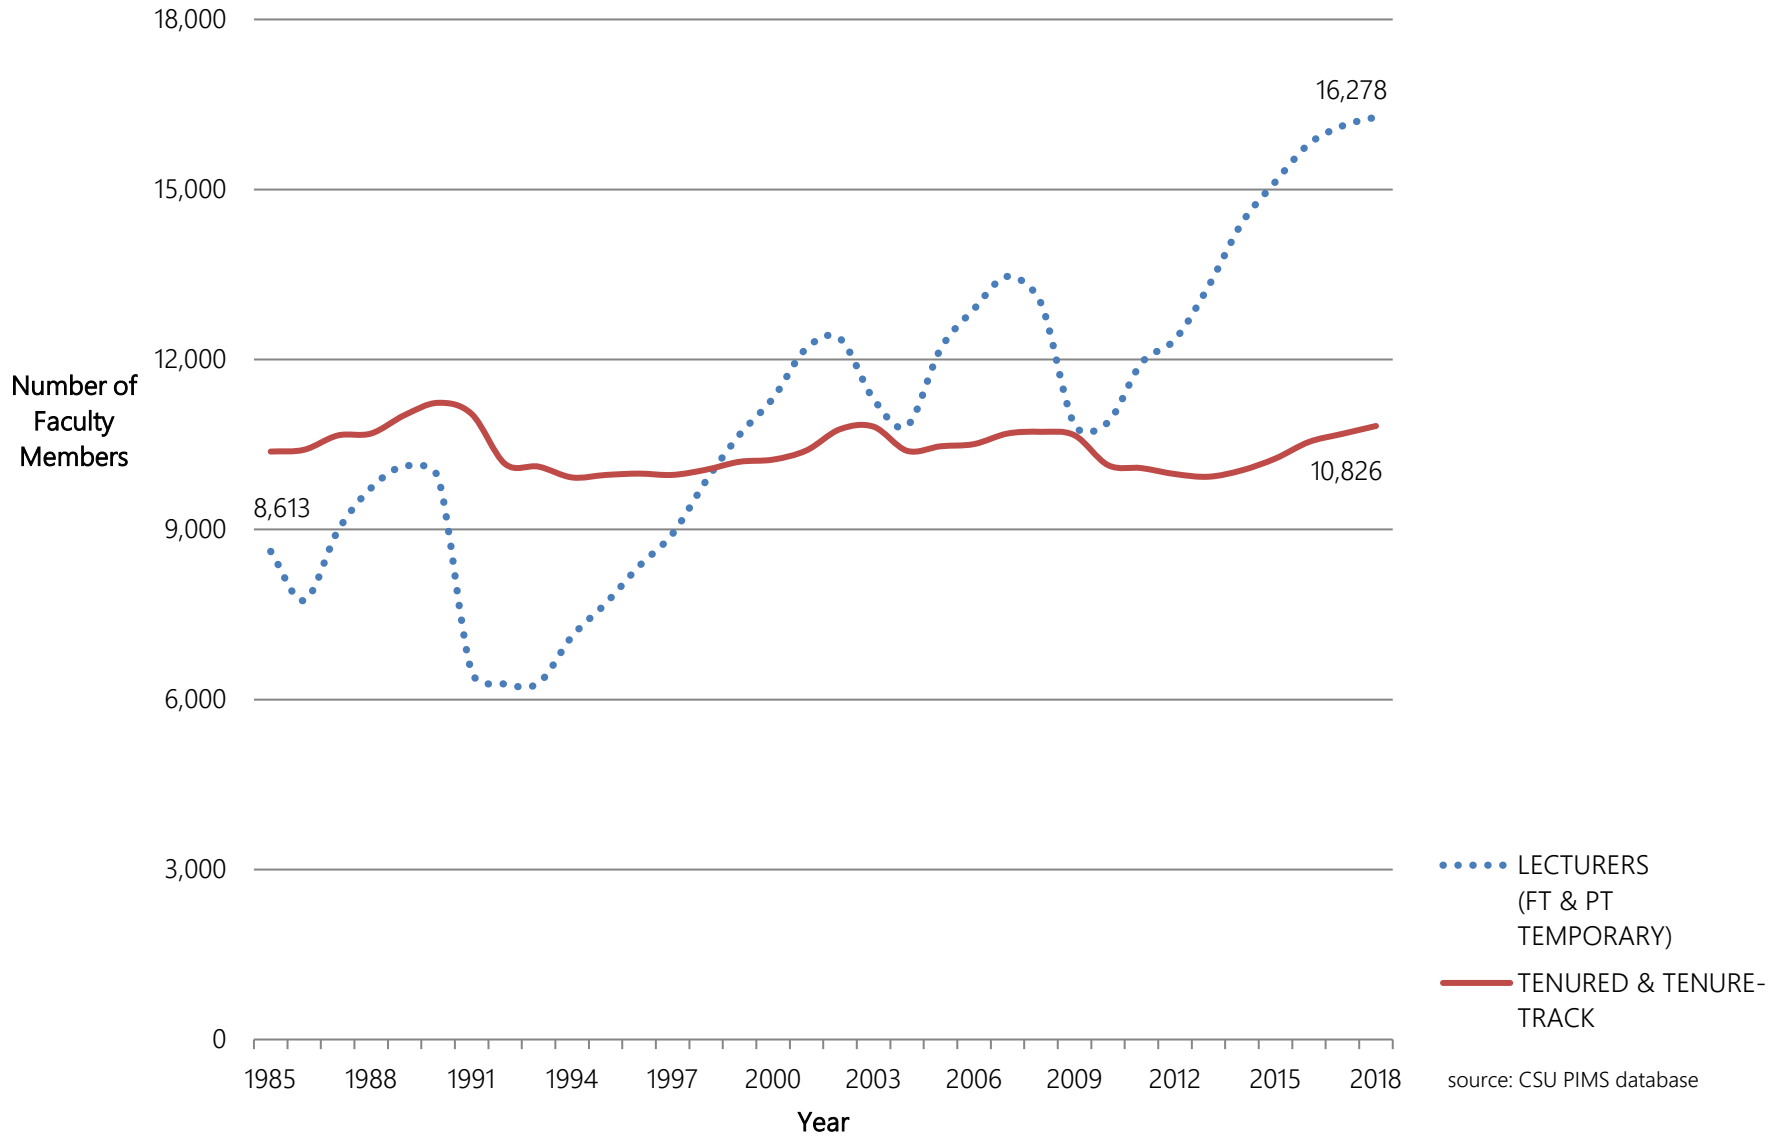

# CSU Instructional Faculty [FTEF], by Tenure Status: 1985 to 2018 (Fall Term)

source: CSU PIMS database

# CSU Instructional Faculty [Headcount], by Tenure Status: 1985 to 2018 (Fall Term)

source: CSU PIMS database