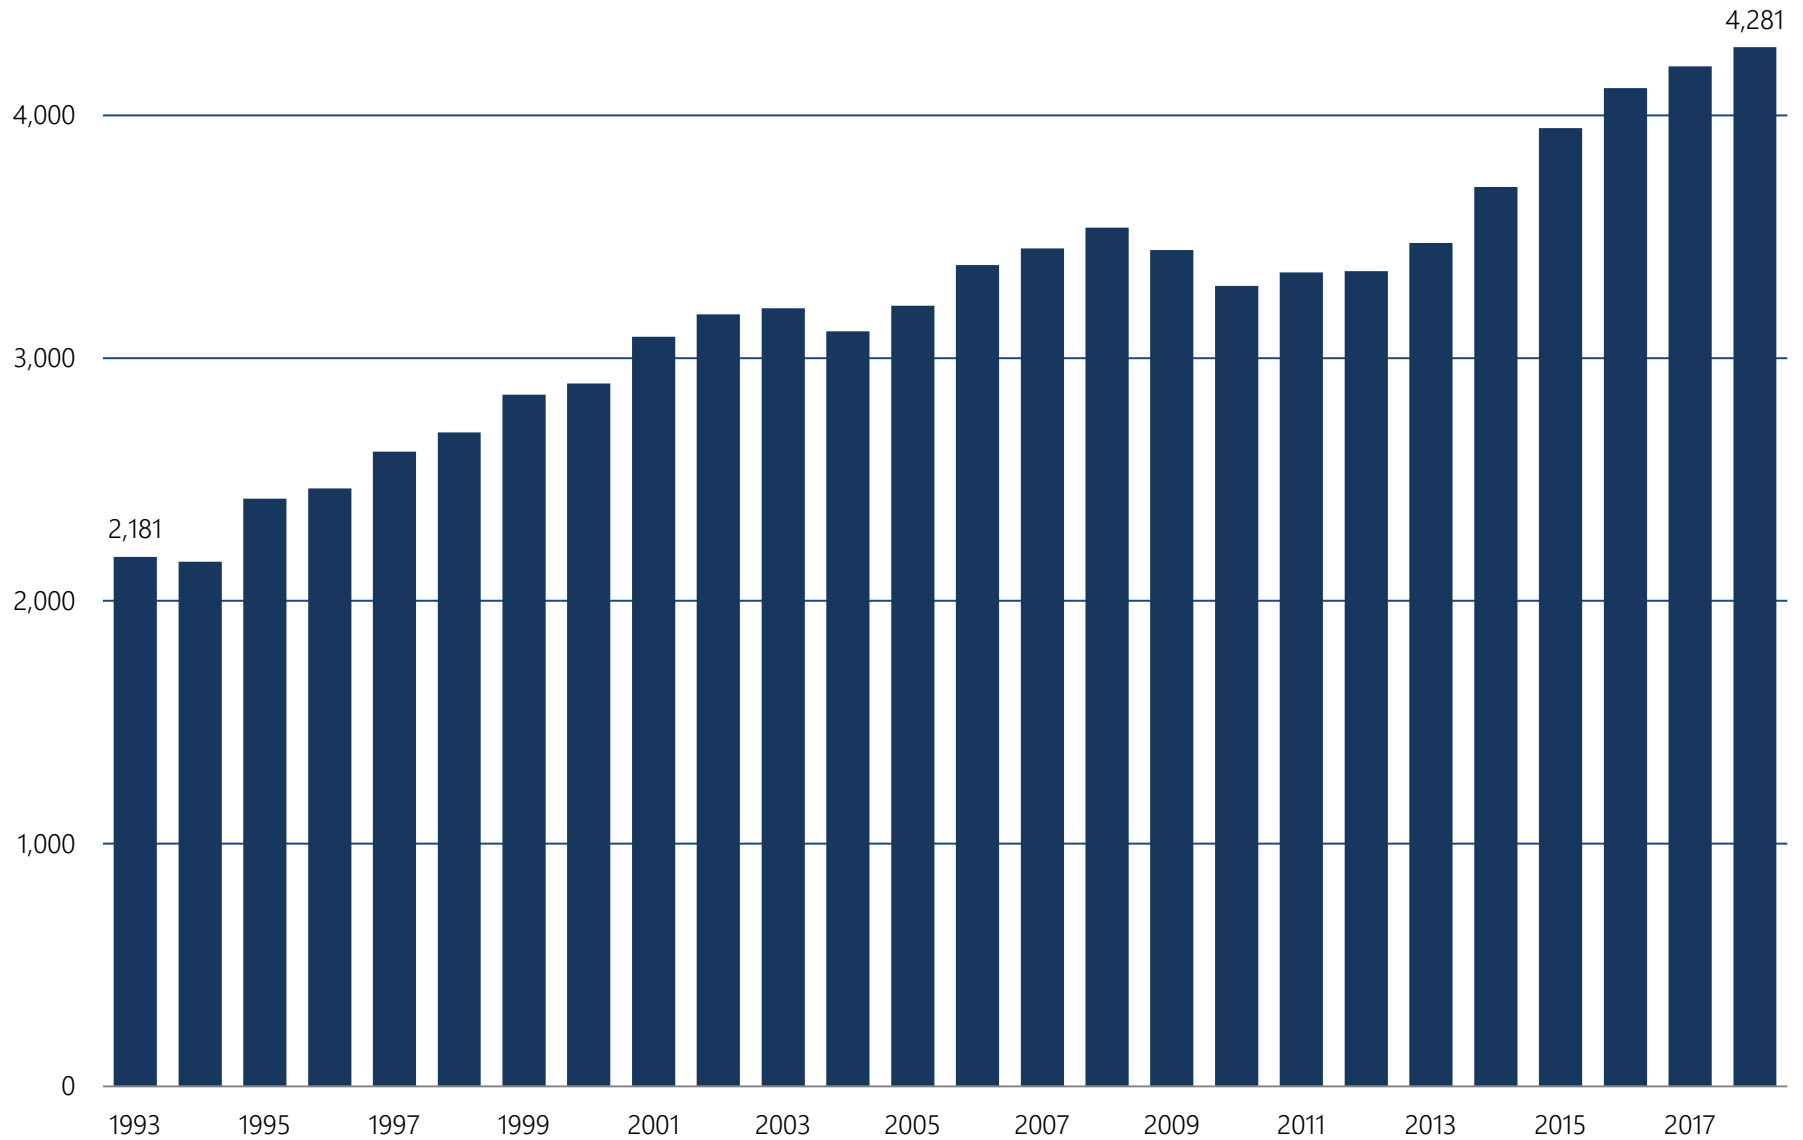

## Number of CSU Managers and Administrators, Systemwide: 1993-2018

source: CSU Management Personnel Plan database, analyzed by CFA